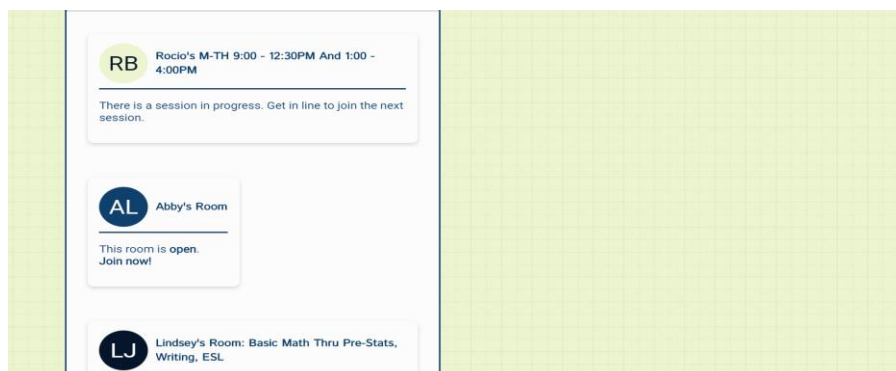

[- Help for Faculty/Staff](#)

Step 2. Landing Page

Step 3. Select a Group

Step 4. Click the Arrow to Expand the One-on-One Live Rooms

Step 5. Join Any One-on-One Live Rooms