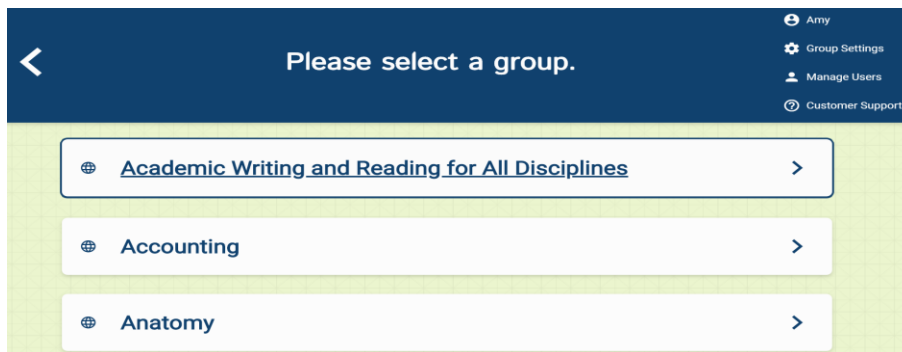

SRJC PORTAL LOGIN

SRJC Student ID Number

OR

Faculty/Staff Username

Student SRJC Pin Code

OR

Faculty/Staff Password

Login help/recovery:

[- Help for Students](#)

[- Help for Faculty/Staff](#)

Step 2. Landing Page