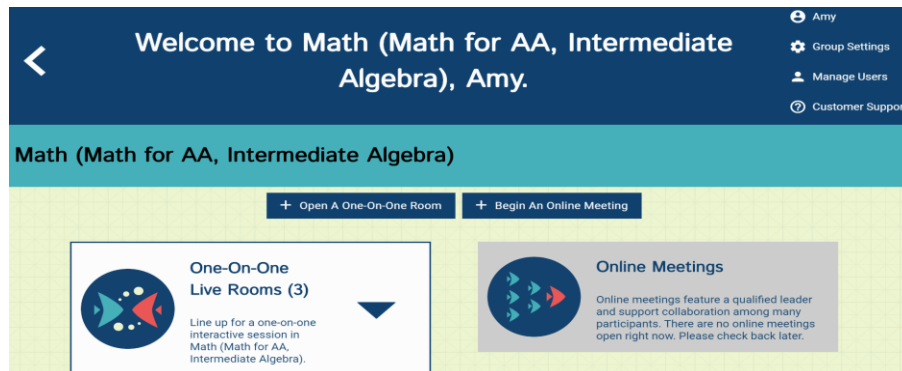

STEP-BY-STEP ACCESS TO SRJC TUTORIAL CENTER

Thru: A) Student Portal => Quick Links => SRJC Tutoring

B) CANVAS Course Shell

C) <https://college-skills.santarosa.edu/srjc-tutorial-centers>

Step 1. Log in

SRJC PORTAL LOGIN

SRJC Student ID Number

OR

Faculty/Staff Username

Student SRJC Pin Code

OR

Faculty/Staff Password

Login help/recovery:

[- Help for Students](#)

[- Help for Faculty/Staff](#)

Step 2. Landing Page

Step 3. Select a Group

Step 4. Click the Arrow to Expand the One-on-One Live Rooms

Step 5. Join Any One-on-One Live Rooms